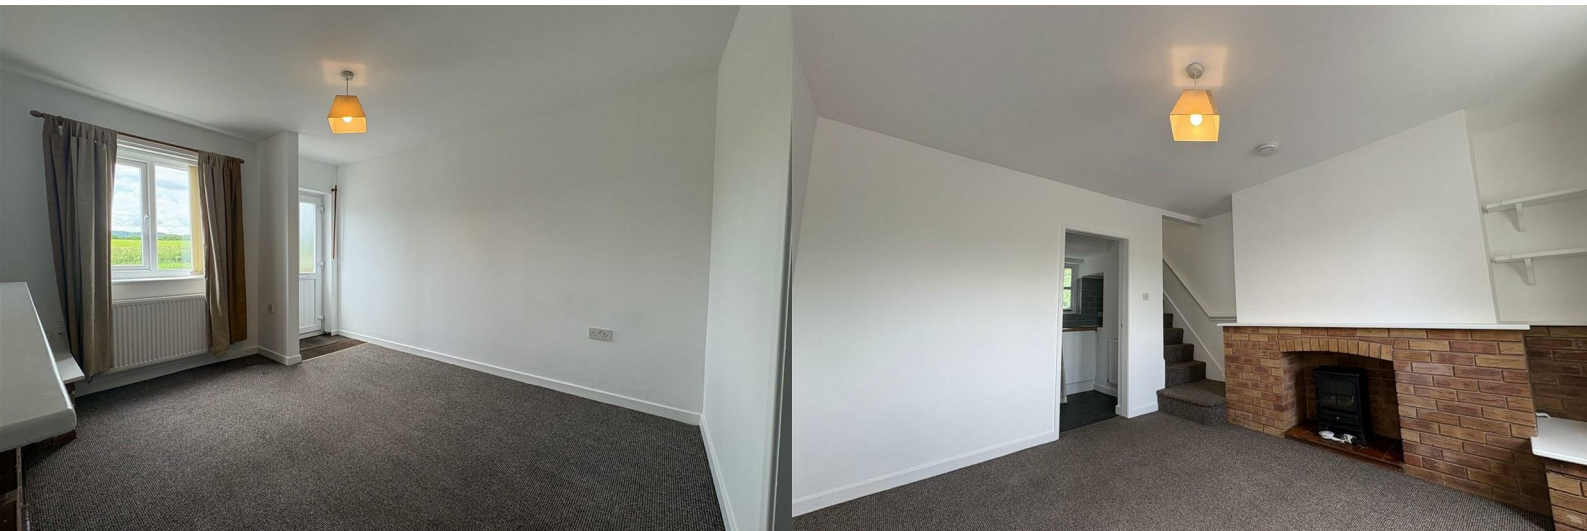

# 2 Bridge Cottages

Chester Road, Mold, CH7 1UH

**£895 PCM**